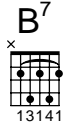

OVERDRIVE

music by Frank Vajra

Fast rock, ♩ = 144

Both X w/ Riff A
2nd X w/ Riff B

Em⁷ B⁷ Am⁷ Em⁷ B⁷ D Am⁷

5 3 4 3 5 7 5 3 (3) 5 3 4 3 5 7 (7) 5 6 5 4 5 3 5

Em⁷ B⁷ Am⁷ B⁷ D Am⁷ *Riff B enter*

3 4 3 5 12 10 12 12 10 12 10 12 11 9 7 (7) 5 6 5 4 5 3 5